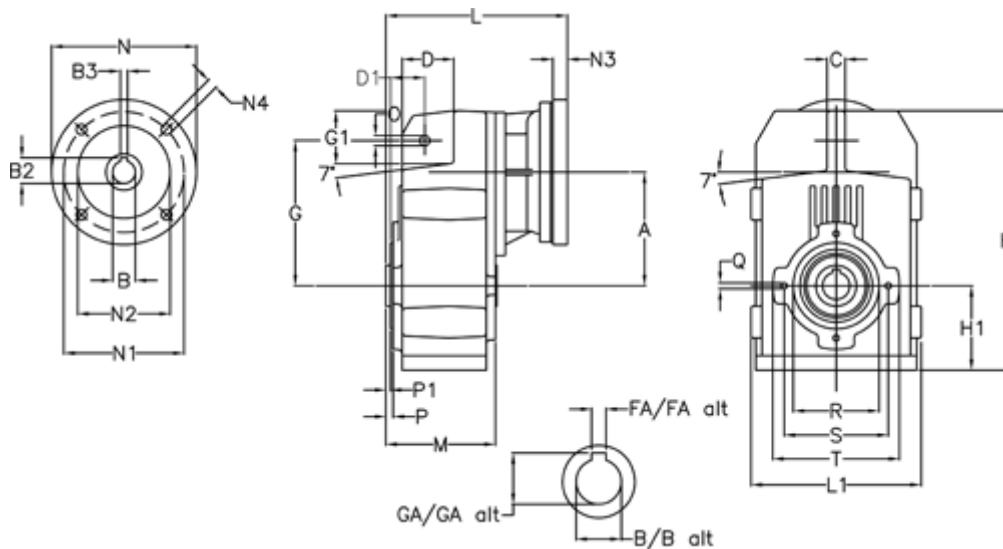

Article number: 29560214303220
 Description: Shaft mounted gear
 A253H35-143-P63B5

Measures

A = 128.75	FA = 10	M = 135.5	Q = M10x14
B = 35	G = 162	N = 140	R = 110
B1 = 11	G1 = 58.0	N1 = 115	S = 130
B2 = 12.8	GA = 38.3	N2 = 95	T = 150
B3 = 4	H = 290.5	N4 = M8x19	
C = 20	H1 = 93.5	O = 13	
D = 57.0	L = 213.0	P = 6.0	
D1 = 43.5	L1 = 188	P1 = 3.5	